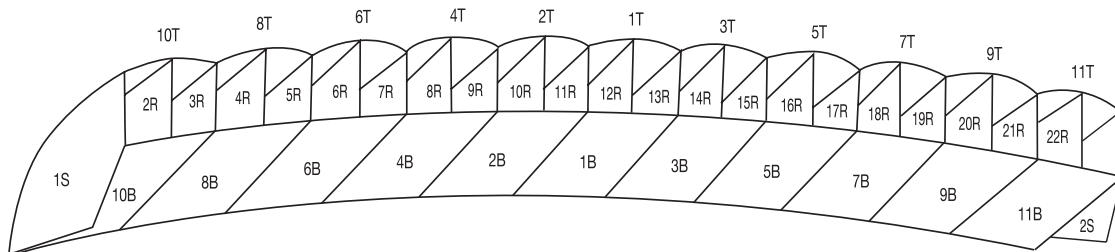

DEALER NAME	ID#	PO#

OFFICE
USE
ONLY
SERIAL #

PLEASE FILL-IN FOR DROP SHIPMENTS ONLY

Name		
Shipping Address		
City	State	Zip/ City Code
Country	IS THIS A DROP SHIPMENT? YES ☐ NO ☐	

CANOPY CHOICES

☐ BARNSTORMER 400

CONNECTOR LINKS

- ☐ #6 Stainless Steel
- ☐ #8 Stainless Steel

STABILIZER COLORS

1S	
2S	

AVAILABLE COLORS:

silver, black, navy blue, royal blue, turquoise, light blue, white, red, magenta, tangerine, watermelon, neon pink, kelly green, lime green, yellow, lemon, gold, jade and blackberry

RIB COLORS

MATCH RIBS TO CELLS? YES ☐ NO ☐
IF NO, PLEASE COMPLETE SPACES BELOW.

2R	
3R	
4R	
5R	
6R	
7R	
8R	
9R	
10R	
11R	
12R	

13R	
14R	
15R	
16R	
17R	
18R	
19R	
20R	
21R	
22R	

COLORS OF TOP & BOTTOM PANELS

TOPS	10T	8T	6T	4T	2T	1T	3T	5T	7T	9T	11T
BOTTOMS	10B	8B	6B	4B	2B	1B	3B	5B	7B	9B	11B

All orders are final. Colors may vary according to dye lot.